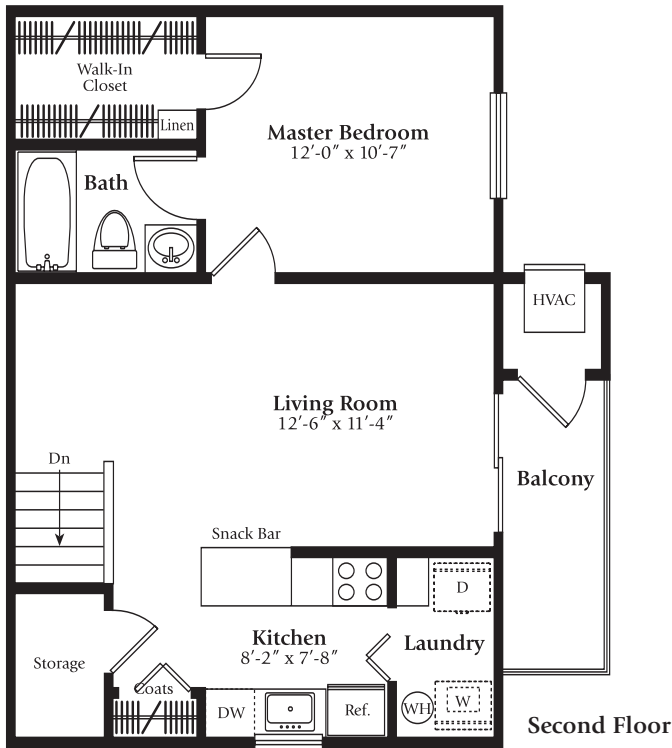

THE ALDER – 1 Bedroom, 1 Bath

- Refreshing outdoor living space and other features—a patio and easy entry for first floor apartments, and a balcony for second floor apartments—deliver something for everyone.
- Generous storage and walk-in closet space make it easy to keep shared living areas free of clutter.
- Master suite features a full bath—perfect when a retreat is needed.
- Convenient laundry area off kitchen makes multi-tasking a breeze.
- Deluxe appliance package and handy snack bar create a friendly sense of flow between the kitchen and living room for enhanced family communication or lively entertaining.

Superior Space

- Generous bedroom suites with walk-in closets and full baths (per plan)
- Airy kitchen with snack bar
- Extra large living areas
- Abundant storage and closet space

Ideal Setting

- Private individual exterior entrances
- Generous patio or balcony
- Carports available
- Pet-friendly