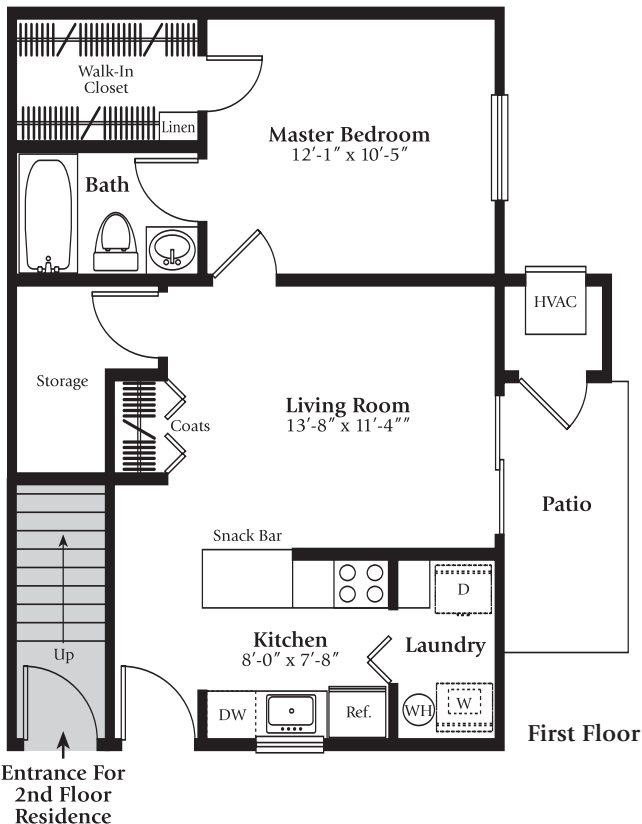

THE ALDER – 1 Bedroom, 1 Bath

- Refreshing outdoor living space and other features—a patio and easy entry for first floor apartments, and a balcony for second floor apartments—deliver something for everyone.
- Generous storage and walk-in closet space make it easy to keep shared living areas free of clutter.
- Master suite features a full bath—perfect when a retreat is needed.
- Convenient laundry area off kitchen makes multi-tasking a breeze.
- Deluxe appliance package and handy snack bar create a friendly sense of flow between the kitchen and living room for enhanced family communication or lively entertaining.

Superior Space

- Generous bedroom suites with walk-in closets and full baths (per plan)
- Airy kitchen with snack bar
- Extra large living areas
- Abundant storage and closet space

Ideal Setting

- Private individual exterior entrances
- Generous patio or balcony
- Carports available
- Pet-friendly