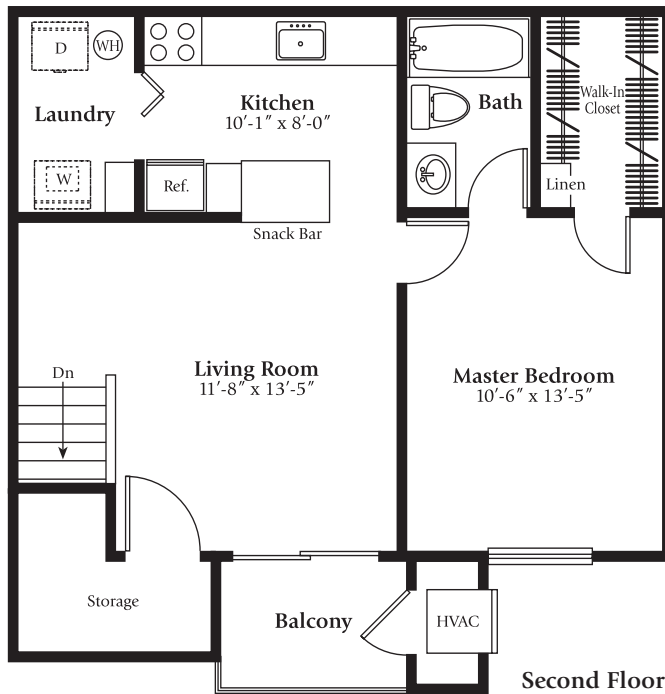

THE BAYBERRY – 1 Bedroom, 1 Bath

- Refreshing outdoor living space and other features—a patio and easy entry for first floor apartments, and a balcony and for second floor apartments—deliver something for everyone.
- Generous storage and remarkable walk-in closet space mean a place for everything, and everything in its place.
- Master suite features a full bath—perfect when a retreat is needed or to give guests privacy.
- Convenient laundry area off the kitchen makes multi-tasking a breeze, which adds up to more time doing the things you want to do.
- Deluxe appliance package and handy snack bar create a friendly sense of flow between the kitchen and living room for enhanced family communication or lively entertaining.

Superior Space

- Generous bedroom suites with walk-in closets and full baths (per plan)
- Airy kitchen with snack bar
- Extra large living areas
- Abundant storage and closet space

Ideal Setting

- Private individual exterior entrances
- Generous patio or balcony
- Carports available
- Pet-friendly