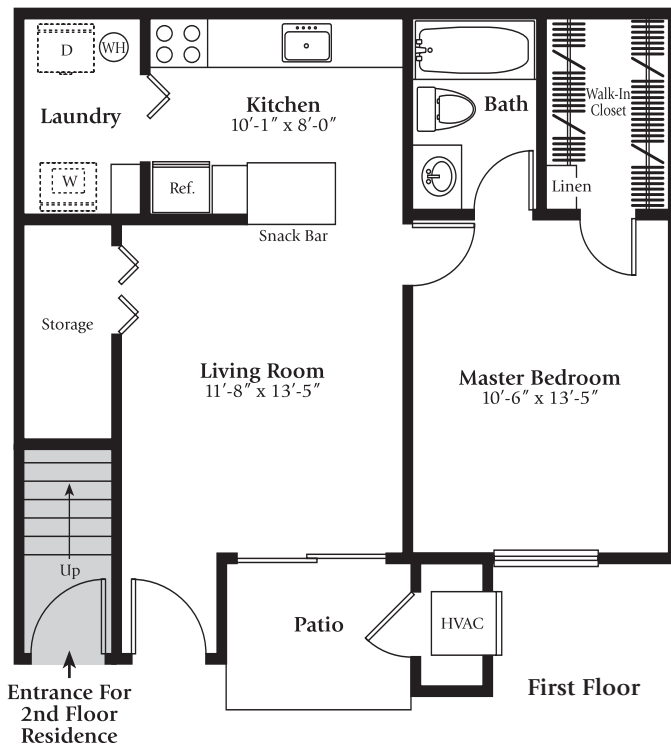

THE BAYBERRY – 1 Bedroom, 1 Bath

- Refreshing outdoor living space and other features—a patio and easy entry for first floor apartments, and a balcony and for second floor apartments—deliver something for everyone.
- Generous storage and remarkable walk-in closet space mean a place for everything, and everything in its place.
- Master suite features a full bath—perfect when a retreat is needed or to give guests privacy.
- Convenient laundry area off the kitchen makes multi-tasking a breeze, which adds up to more time doing the things you want to do.
- Deluxe appliance package and handy snack bar create a friendly sense of flow between the kitchen and living room for enhanced family communication or lively entertaining.

Superior Space

- Generous bedroom suites with walk-in closets and full baths (per plan)
- Airy kitchen with snack bar
- Extra large living areas
- Abundant storage and closet space

Ideal Setting

- Private individual exterior entrances
- Generous patio or balcony
- Carports available
- Pet-friendly