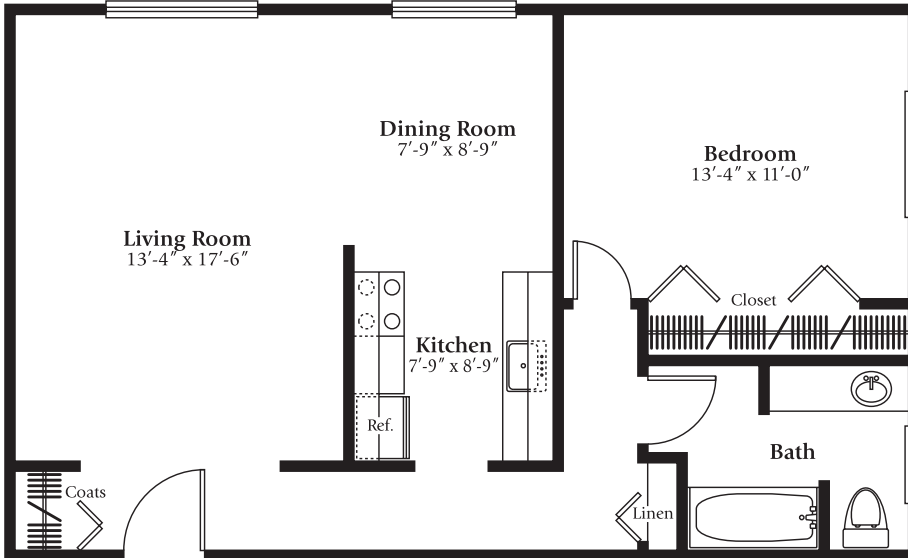

PLYMOUTH HOUSE

PRINT

THE ASHBURY — 1 Bedroom, 1 Bath

- Inviting foyer space - equipped with a coat closet - welcomes guests and allows them to tuck away their belongings.
- Fluid ambience connects the living room, dining room and kitchen – perfect for living and entertaining large numbers of guests.
- Deluxe appliances including an oven/range, dishwasher, refrigerator and garbage disposal make cooking and cleaning simple – giving you more time to relax and unwind.
- Large bathroom with plenty of counter space and a linen closet – makes limiting the clutter simple and provides a relaxing, easily accessible environment.

Roomy Spaces

- Extra large living areas and bedrooms
- Private, individual entries
- Abundant closet space
- Convenient in-unit storage and available basement storage

Nicely Appointed

- Heat included Individually controlled heat and air conditioning
- Deluxe appliances including oven/range, dishwasher, refrigerator and disposal