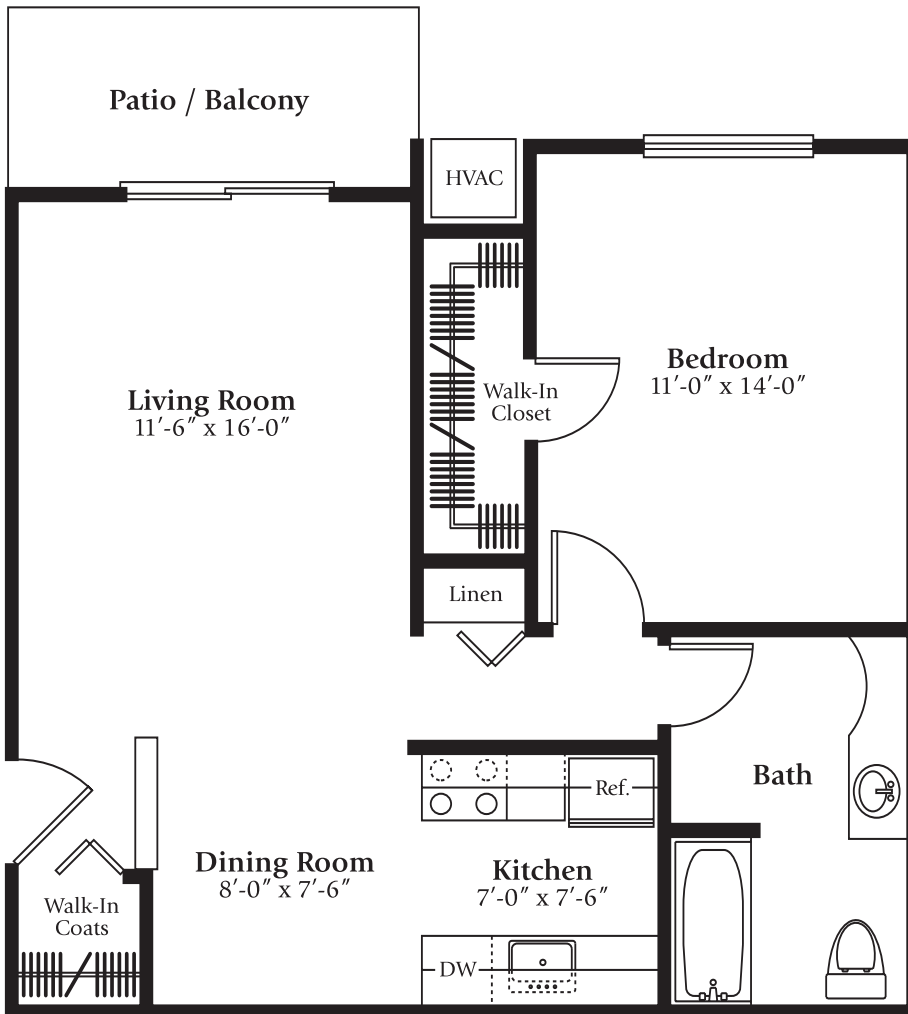

THE ARLINGTON — 1 Bedroom, 1 Bath

- Refreshing outdoor living space – a patio and easy entry for first floor units, and a balcony and dramatic ceilings for second floor units.
- Linen and closet space in the bedroom and entryway mean a place for everything, and everything in its place.
- Inviting living room connects to the dining and kitchen area – a friendly sense of flow for enhanced communication and lively entertaining.

Open Spaces

- Extra large living areas
- Gracious, private foyers
- Huge master bedroom suites with walk-in closets and master baths in some plans
- Abundant closets

Carefree Comforts

- Individually controlled heat and air conditioning
- Deluxe appliances, including oven/range, dishwasher, refrigerator and disposal