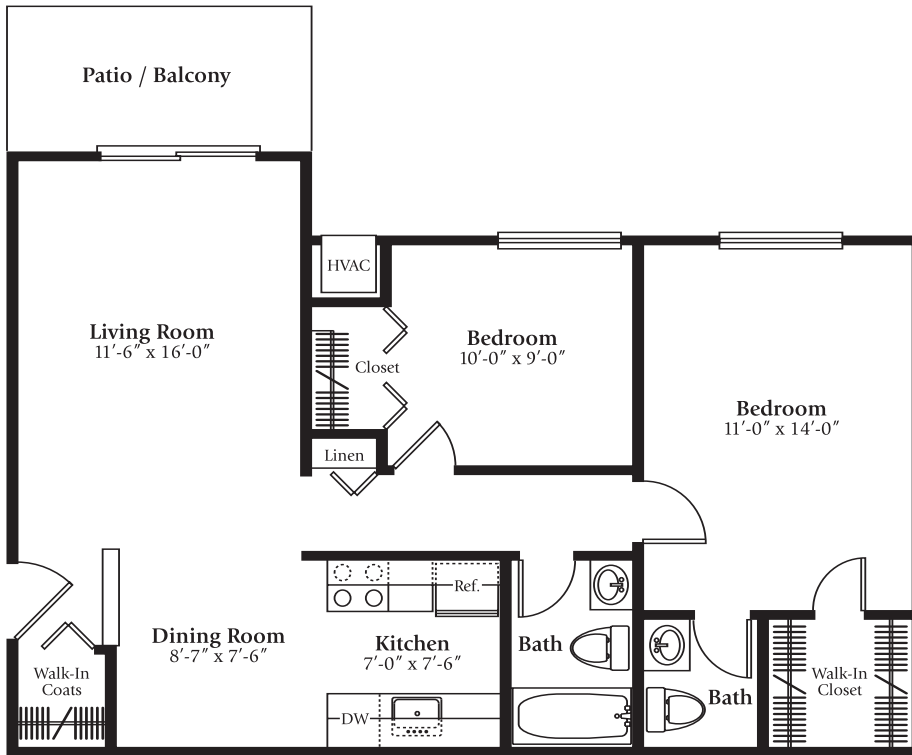

THE BARRINGTON — 2 Bedroom, 1.5 Bath

- Refreshing outdoor living space – a patio and easy entry for first floor units, and a balcony and soaring ceilings for second floor units.
- Ample linen and walk-in closet space mean a place for everything, and everything in its place.
- The spacious, inviting living room connects to the open dining area and kitchen – a friendly sense of flow for enhanced family interaction and lively entertainment.
- Master suite equipped with a walk-in closet and personal bath, the perfect setting for everyday prep.

Open Spaces

- Extra large living areas
- Gracious, private foyers
- Huge master bedroom suites with walk-in closets and master baths in some plans
- Abundant closets

Carefree Comforts

- Individually controlled heat and air conditioning
- Deluxe appliances, including oven/range, dishwasher, refrigerator and disposal