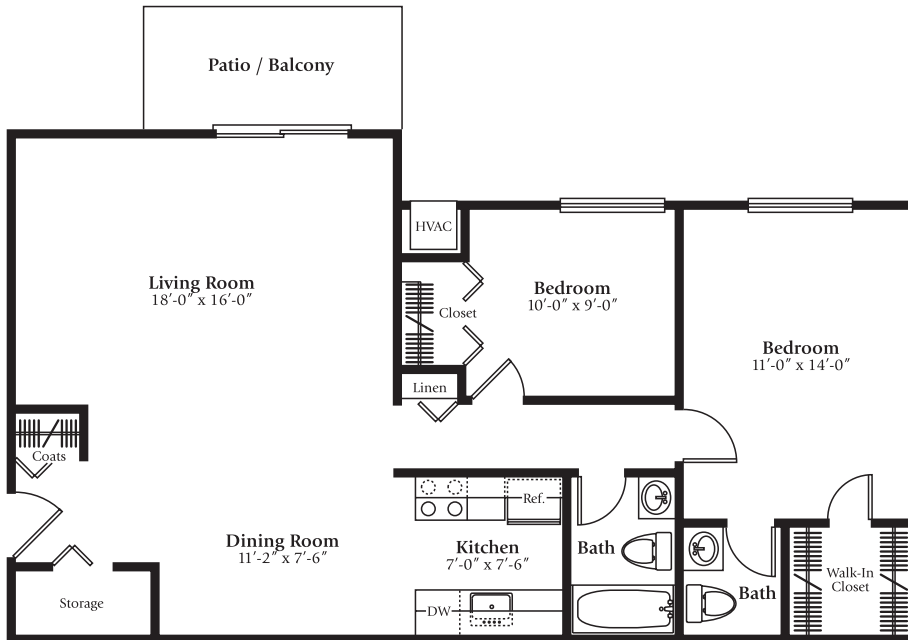

THE BARRINGTON DELUXE — 2 Bedroom, 1.5 Bath

- Large and refreshing outdoor living space – a patio and easy entry for first floor units, and a balcony and soaring ceilings for second floor units – deliver something for everyone.
- Ample storage, linen and walk-in closet space mean a place for everything, and everything in its place.
- Deluxe appliances anchor a spacious kitchen area for simplified cooking and cleaning – which means more time doing what you want to do.
- Master suite equipped with a walk-in closet and personal bath, the perfect setting for everyday prep.
- The spacious, inviting living room connects to the open dining area and kitchen – a friendly sense of flow for enhanced interaction and lively entertainment.